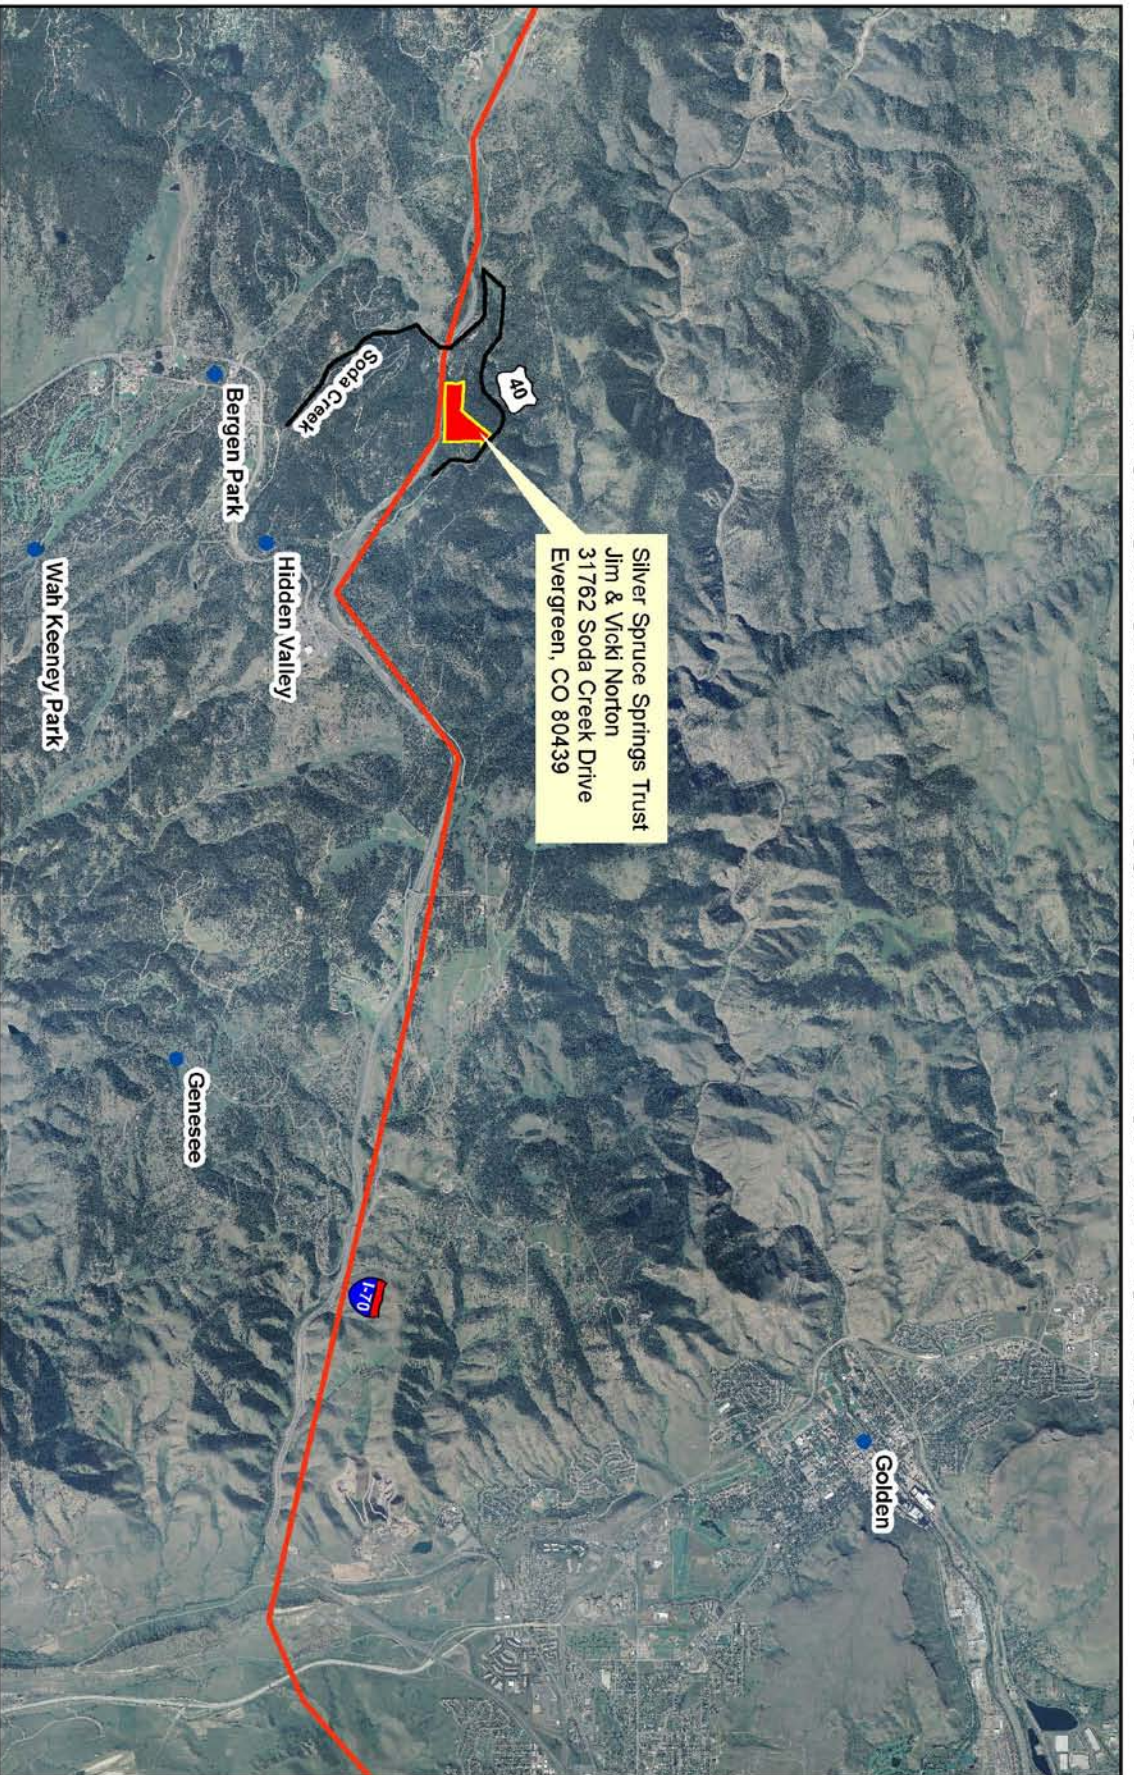

Location: 31762 Soda Creek Dr.
Evergreen, CO 80439

Time: 10:00 a.m.

Date: September 15, 2012

We will start the festivities at 10:00 a.m. on Saturday the 15th with a tour of the Norton Tree Farm and follow up with a picnic and awards ceremony. Please come prepared for any type of weather and ready to honor the achievements of our local Tree Farmers and Logger.

Please RSVP to Lawton Grinter at lawton.grinter@colostate.edu, as parking is limited at the site. If anyone can carpool, that would also be appreciated. Please see the map on the back of this page for directions to the Norton Tree Farm.

Sincerely,

Lawton Grinter
Forester
CO State Forest Service-Golden

SILVER SPRUCE SPRINGS TRUST MAP 1 ~ PROPERTY LOCATION

Legend

- Cities
- Roads
- Interstates
- Norton Property Boundary

Prepared By:
C. Peters, M. Reller, J. Skurupcy
Colorado State Forest Service
Golden District
07-05-2010